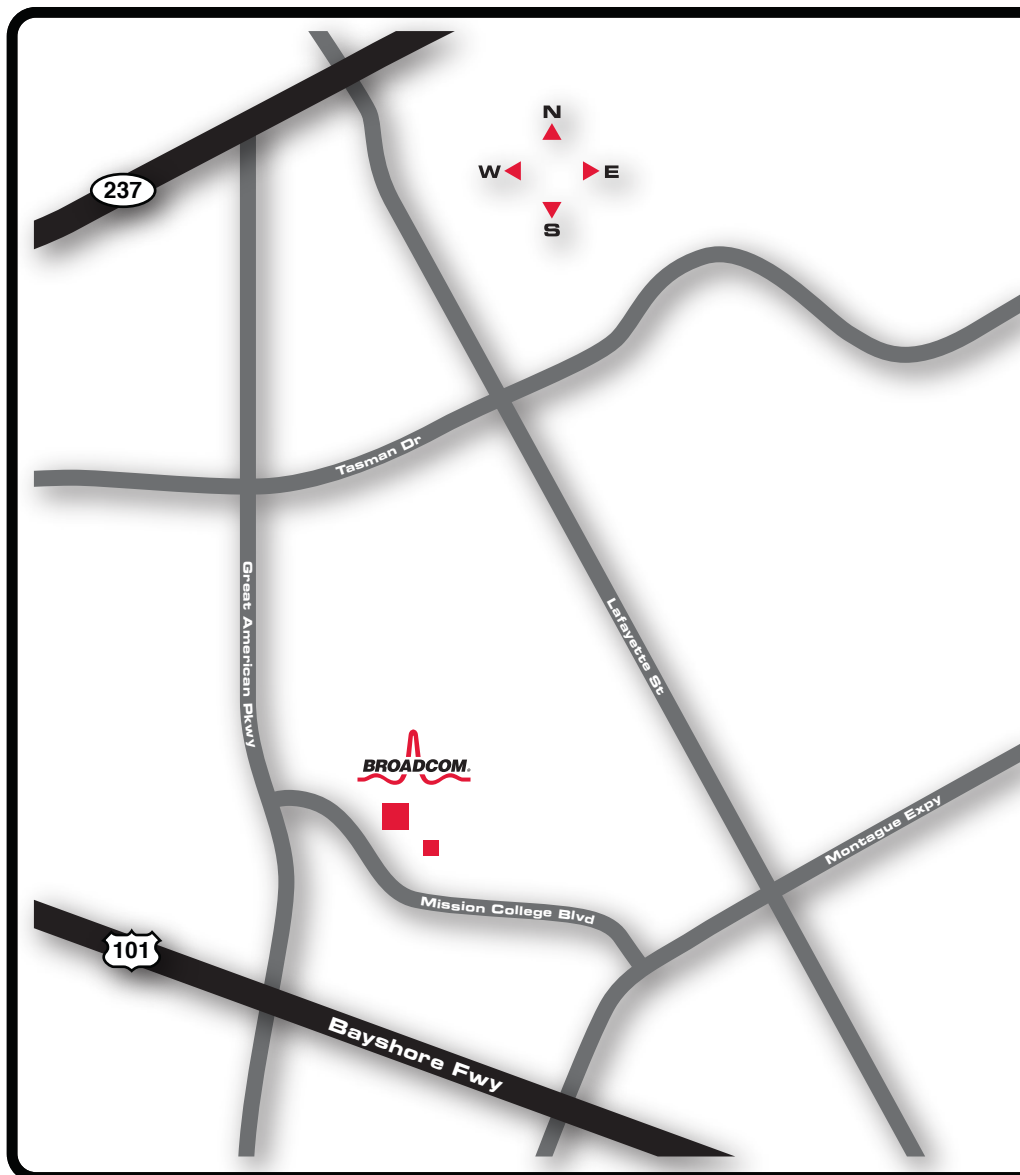

Mission College

Map

Main Campus Address:

2451 Mission College Blvd.
Santa Clara, CA 95054

Campus Phone Numbers:

Main: 408.922.7000
Main Fax: 408.922.1009

From San Francisco

Take the **US-101 South**
Take the **Great American Pkwy.** exit
Turn **left** at **Great American Pkwy.**
Turn **right** at **Mission College Blvd.**
Arrive at **2451 Mission College Blvd, Santa Clara, CA 95054**

From San Jose

Take the **CA-87 North**
Merge onto **US-101 North**
Take the **Montague Expy.** exit
Turn **right** at **Montague Expy.**
Turn **left** at **Mission College Blvd.**
Arrive at **2451 Mission College Blvd, Santa Clara, CA 95054**

Building Details on Back

Mission College

Map